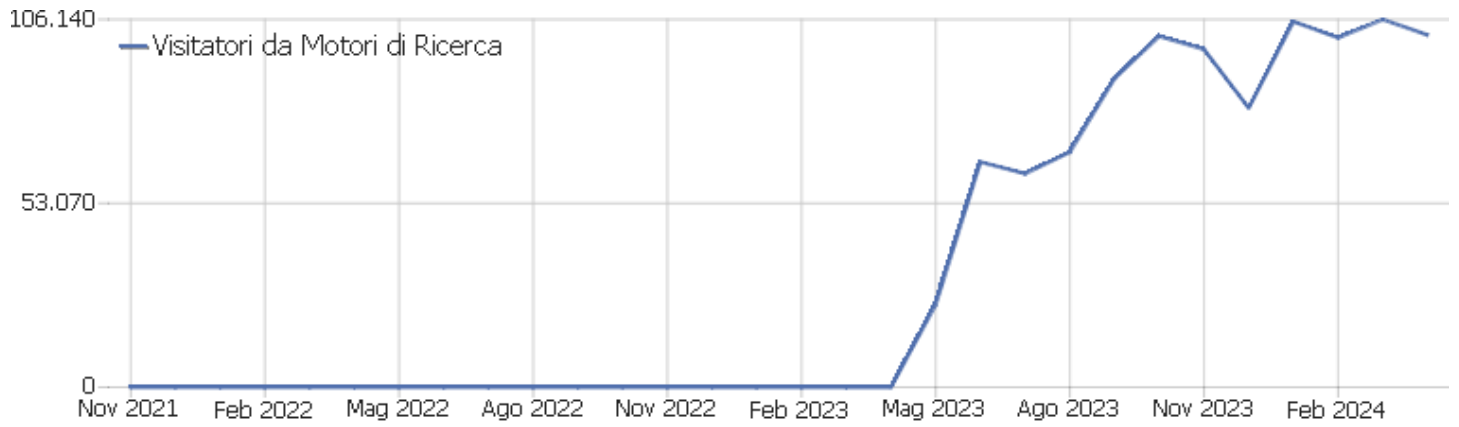

Panoramica Referenti

Nome	Valore
Visitatori da Motori di Ricerca	101.647
Visitatori da Social Networks	186
Visitatori da Ingressi Diretti	24.513
Visitatori da Siti Web	1.618
Visitatori da Campagne	11
Motori di ricerca distinti	11
Social networks distinti	4
Parole chiave distinte	51
Siti web distinti	85
Campagne distinte	1
Percentuale di Visitatori da Ingressi Diretti	19%
Percentuale di Visitatori da Motori di Ricerca	79%
Percentuale di Visitatori da Campagne	0%
Percentuale di Visitatori da Social Networks	0%
Percentuale di Visitatori da Siti Web	1%